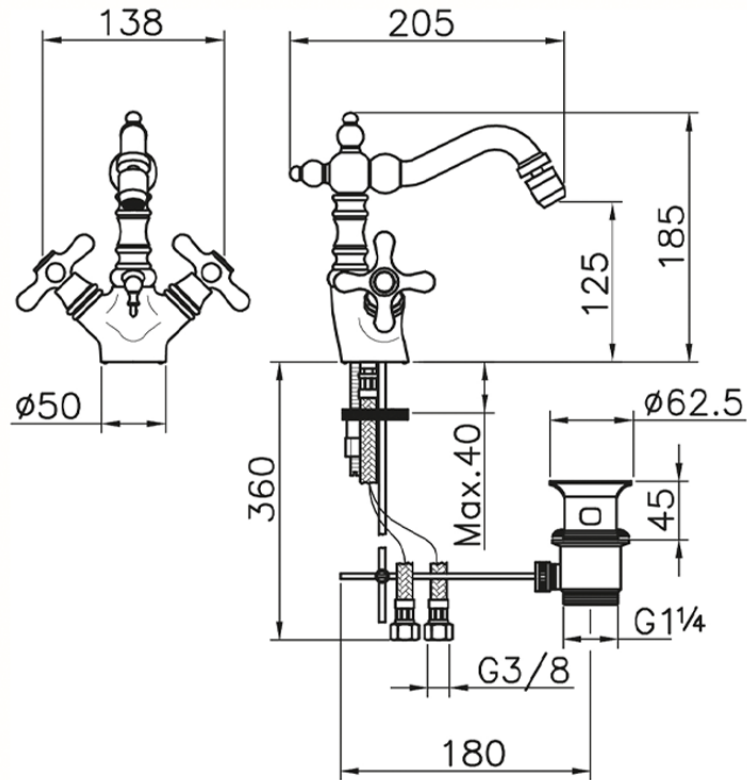

Miscelatore bidet CROISSETTE_CS000550

CS000550

<https://huberitalia.com/miscelatore-bidet-croisette-cs000550>

2024-11-21