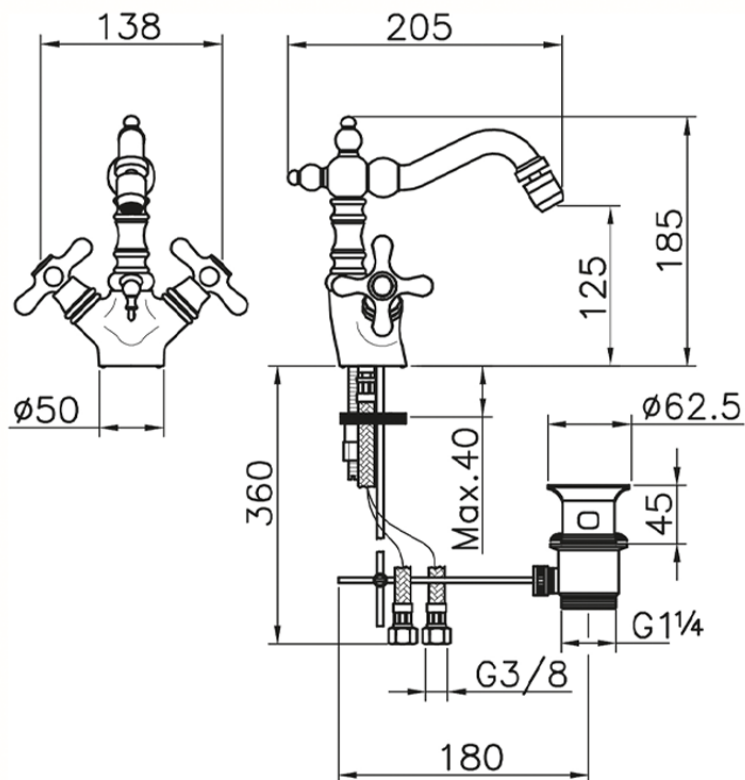

Miscelatore bidet CROISSETTE_CS000550

CS000550

<https://huberitalia.com/miscelatore-bidet-croisette-cs000550>

2024-11-24