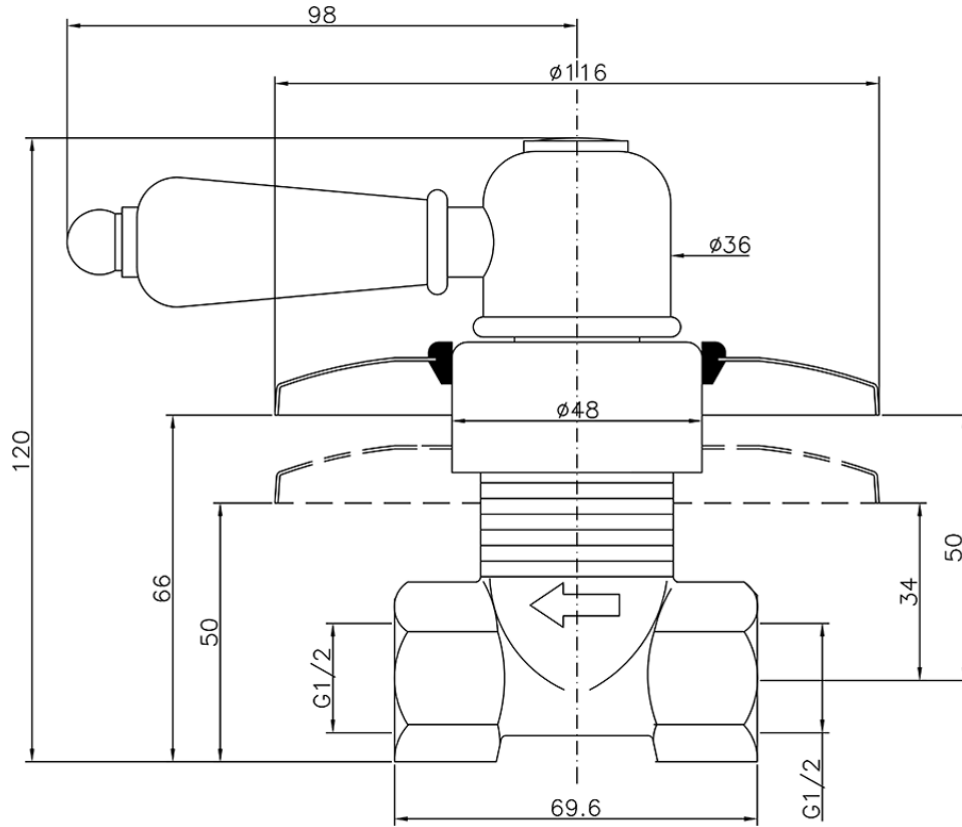

Rubinetto d'arresto incasso CROISSETTE_CS000310

CS000310

<https://www.huberitalia.com/rubinetto-darresto-incasso-croisette-cs000310>

2024-12-22