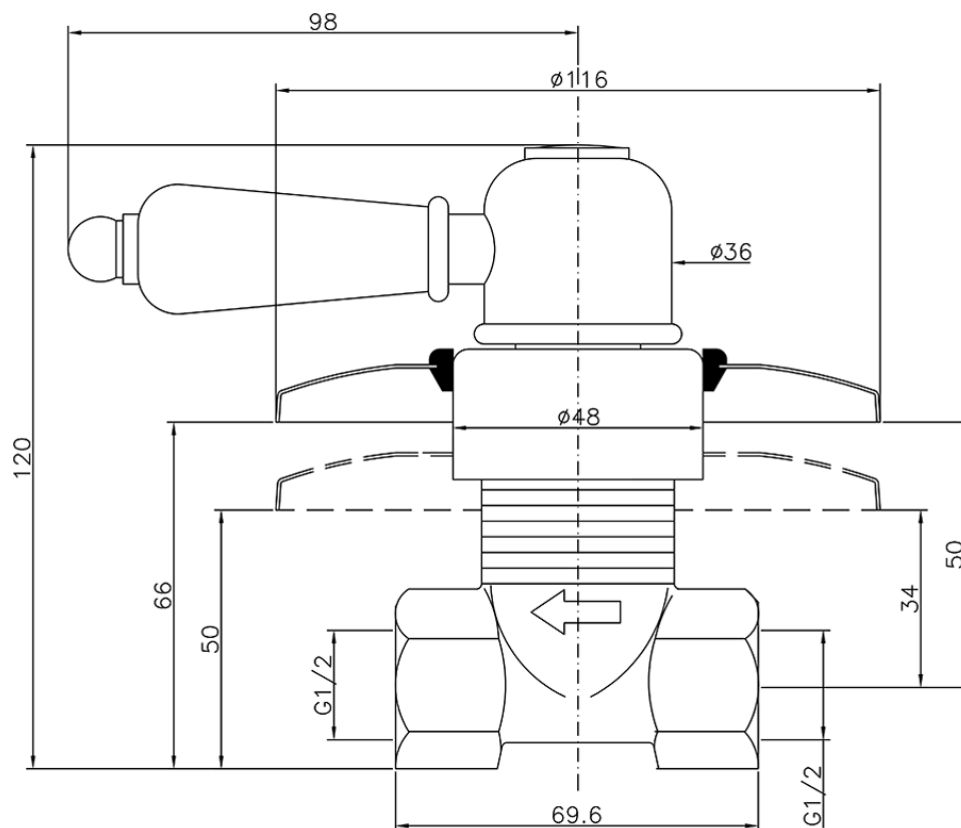

Rubinetto d'arresto incasso CROISETTE_CS000310

CS000310

<https://www.huberitalia.com/rubinetto-darresto-incasso-croisette-cs000310>

2024-12-22