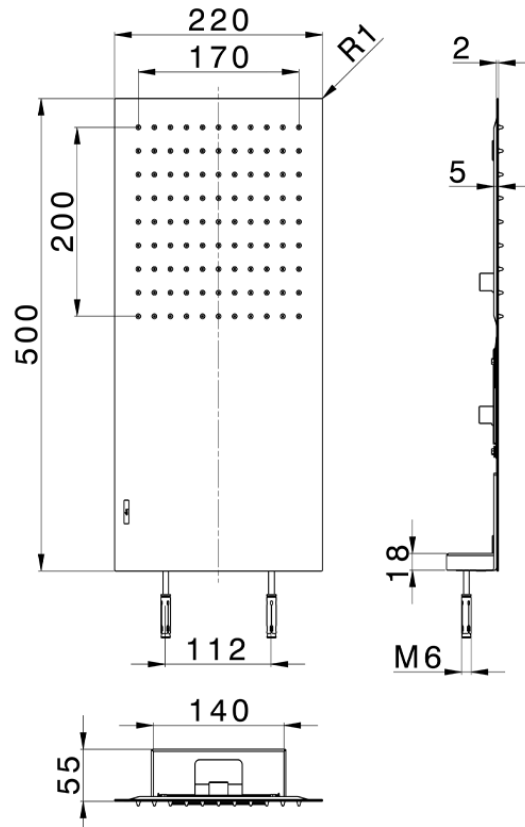

## Soffione a parete 500x220 mm ZEN\_ZS122120

ZS122120

<https://www.huberitalia.com/soffione-a-parete-500x220-mm-zen-zs122120>

2025-02-23