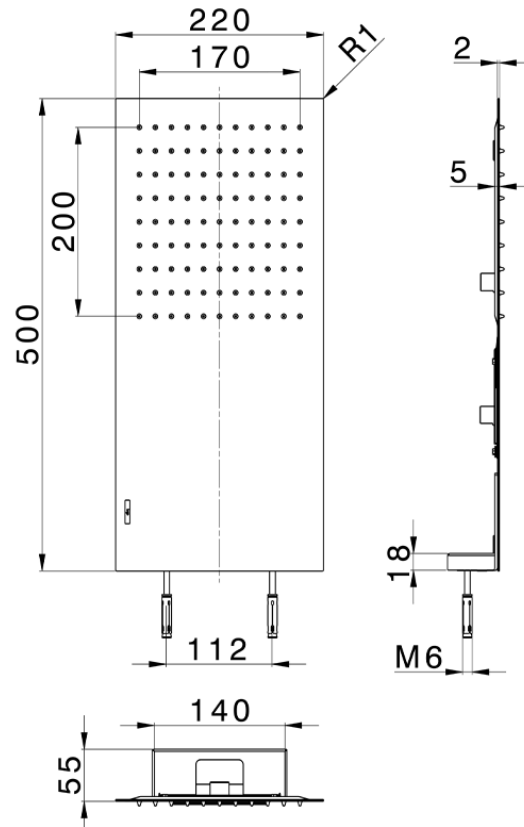

Soffione a parete 500x220 mm ZEN_ZS122120

ZS122120

<https://www.huberitalia.com/soffione-a-parete-500x220-mm-zen-zs122120>

2025-02-23