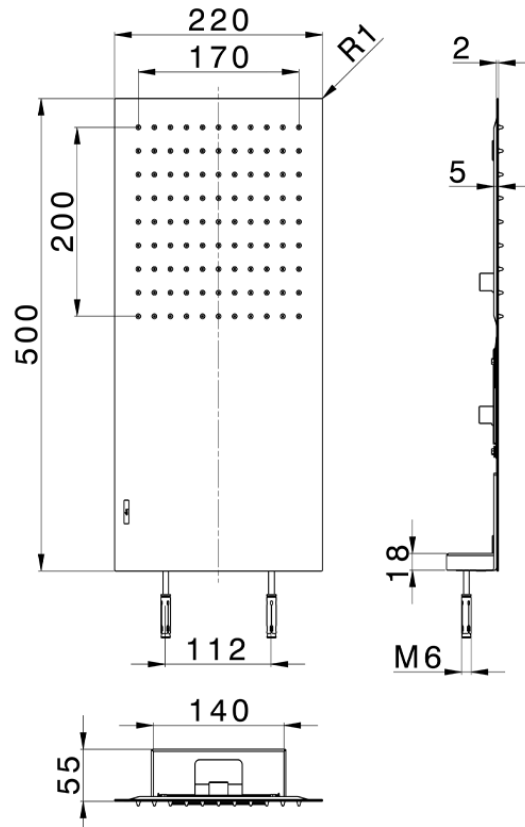

## Soffione a parete 500x220 mm ZEN\_ZS122120

ZS122120

<https://www.huberitalia.com/soffione-a-parete-500x220-mm-zen-zs122120>

2025-02-22