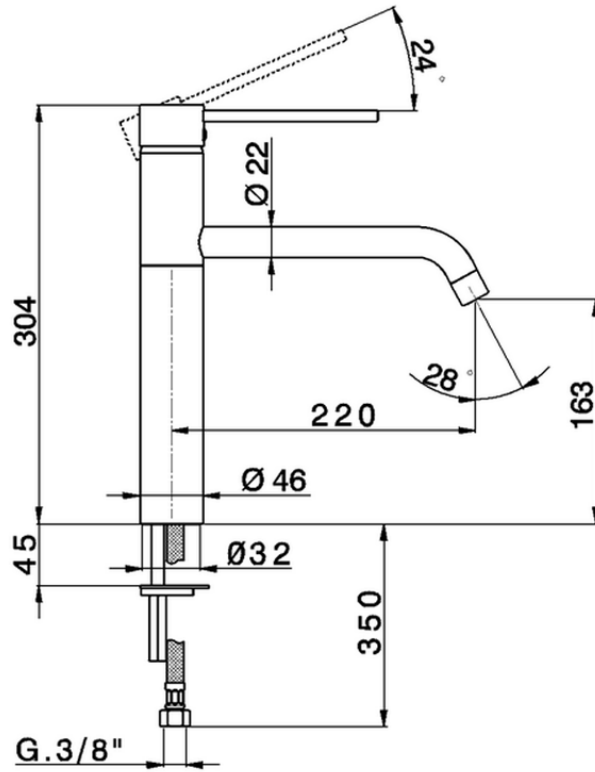

Miscelatore monocomando lavello KITCHEN_LL400580

LL400580

<https://www.huberitalia.com/miscelatore-monocomando-lavello-kitchen-ll400580>

2024-12-21