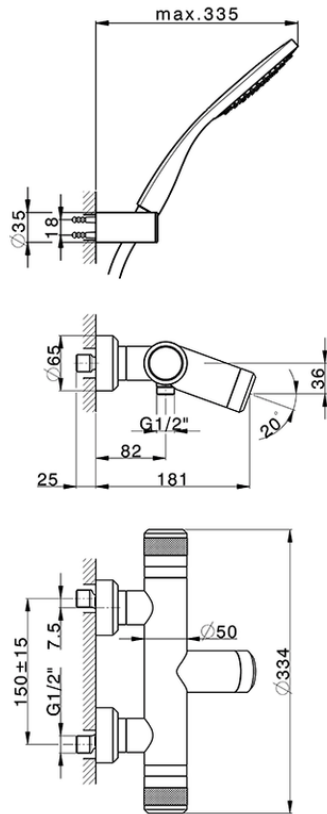

Miscelatore termostatico vasca completo CHRONOS\_CRD21010

CRD21010

<https://huberitalia.com/miscelatore-termostatico-vasca-completo-chronos-crd21010>

2024-11-21