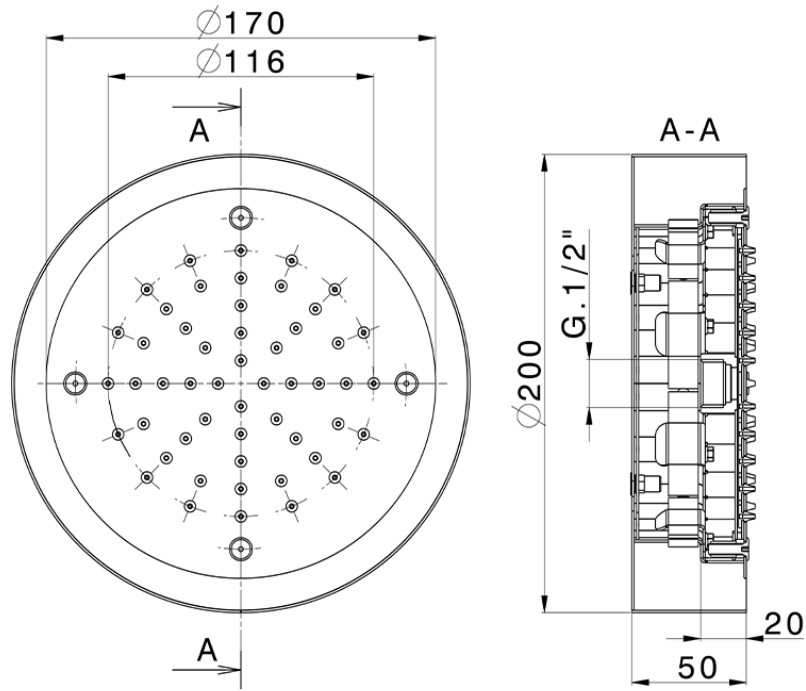

Soffione a soffitto con cromoterapia Ø 200 mm ZEN_ZS1C0235

ZS1C0235

<https://www.huberitalia.com/soffione-a-soffitto-con-cromoterapia-o-200-mm-zen-zs1c0235>

2025-01-05