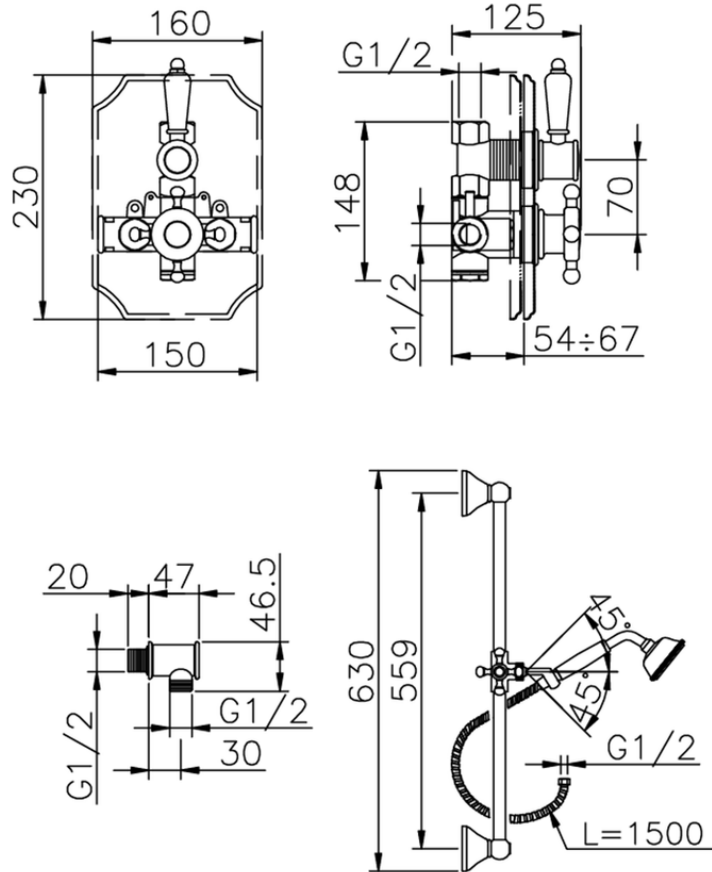

Completo miscelatore termostatico doccia incasso VICTORIAN_910.VT01H.

910.VT01H.

<https://huberitalia.com/completo-miscelatore-termostatico-doccia-incasso-victorian-910-vt01h>

2024-11-21