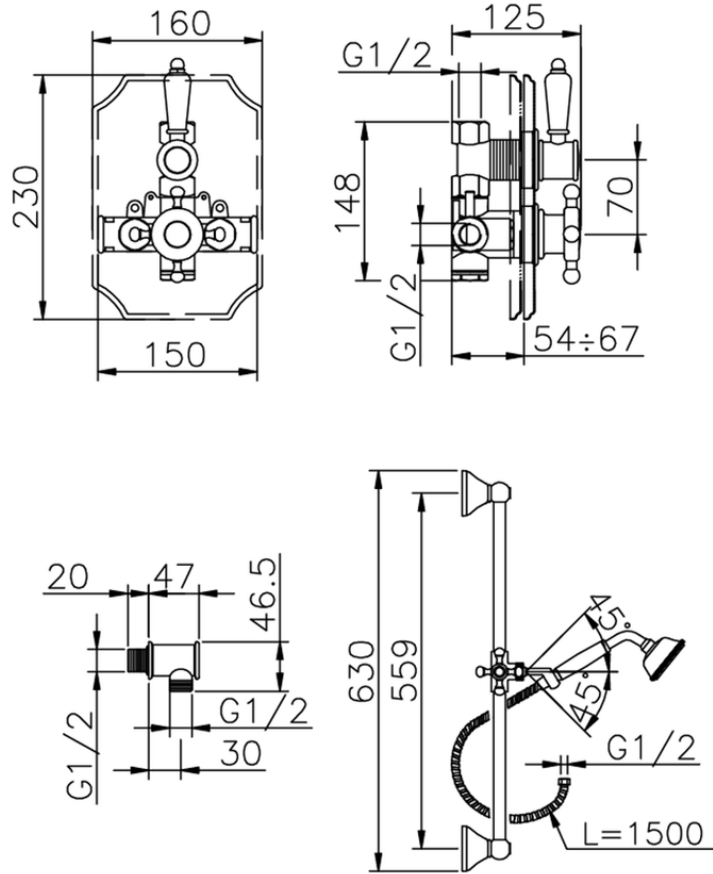

Completo miscelatore termostatico doccia incasso VICTORIAN_910.VT01H.

910.VT01H.

<https://huberitalia.com/completo-miscelatore-termostatico-doccia-incasso-victorian-910-vt01h>

2024-11-21