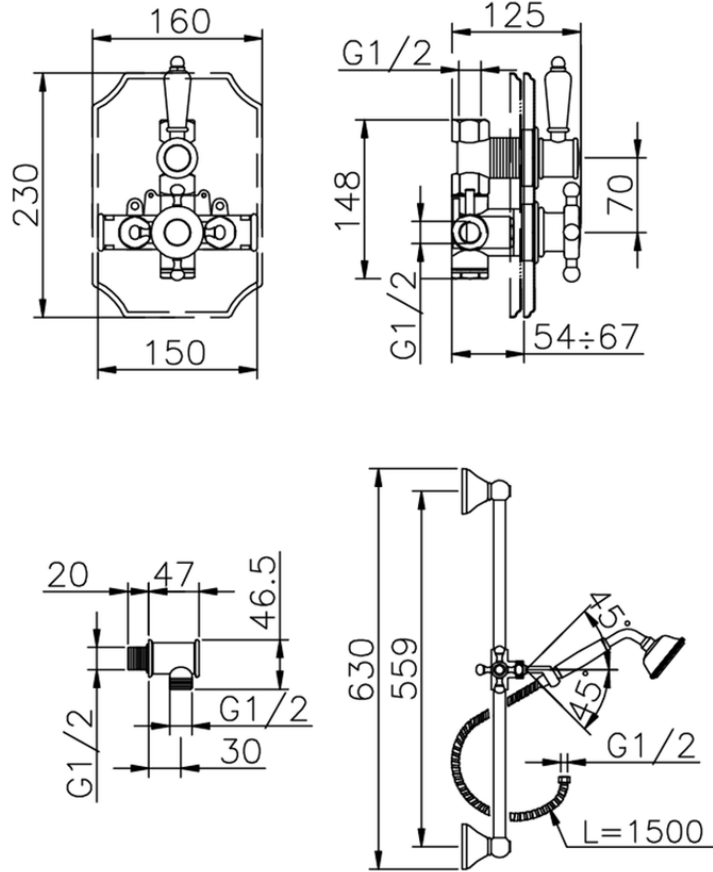

Completo miscelatore termostatico doccia incasso VICTORIAN_910.VT01H.

910.VT01H.

<https://huberitalia.com/completo-miscelatore-termostatico-doccia-incasso-victorian-910-vt01h>

2024-11-23