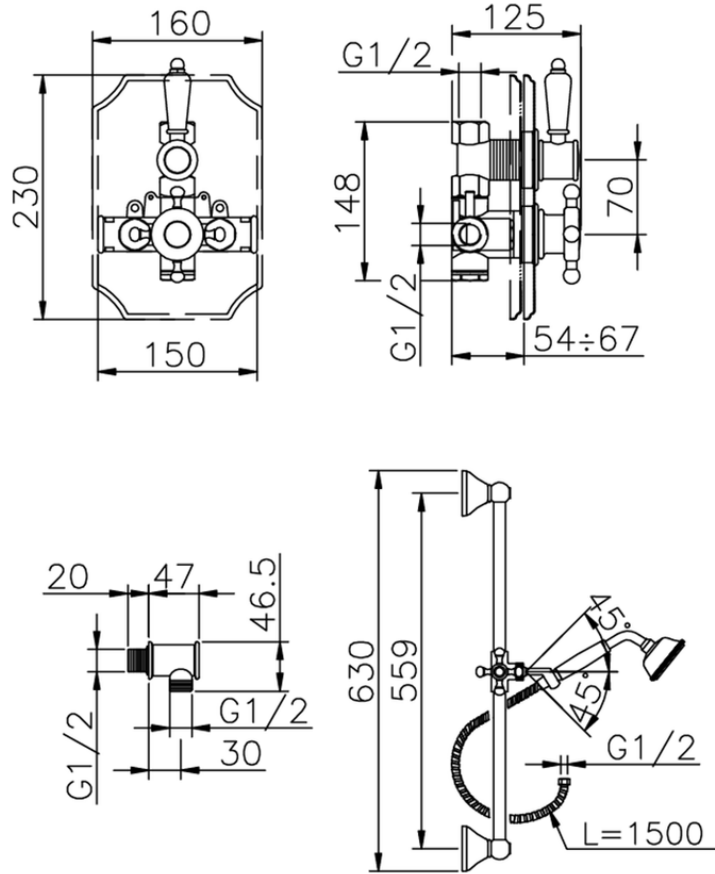

Completo miscelatore termostatico doccia incasso VICTORIAN_910.VT01H.

910.VT01H.

<https://huberitalia.com/completo-miscelatore-termostatico-doccia-incasso-victorian-910-vt01h>

2024-11-23