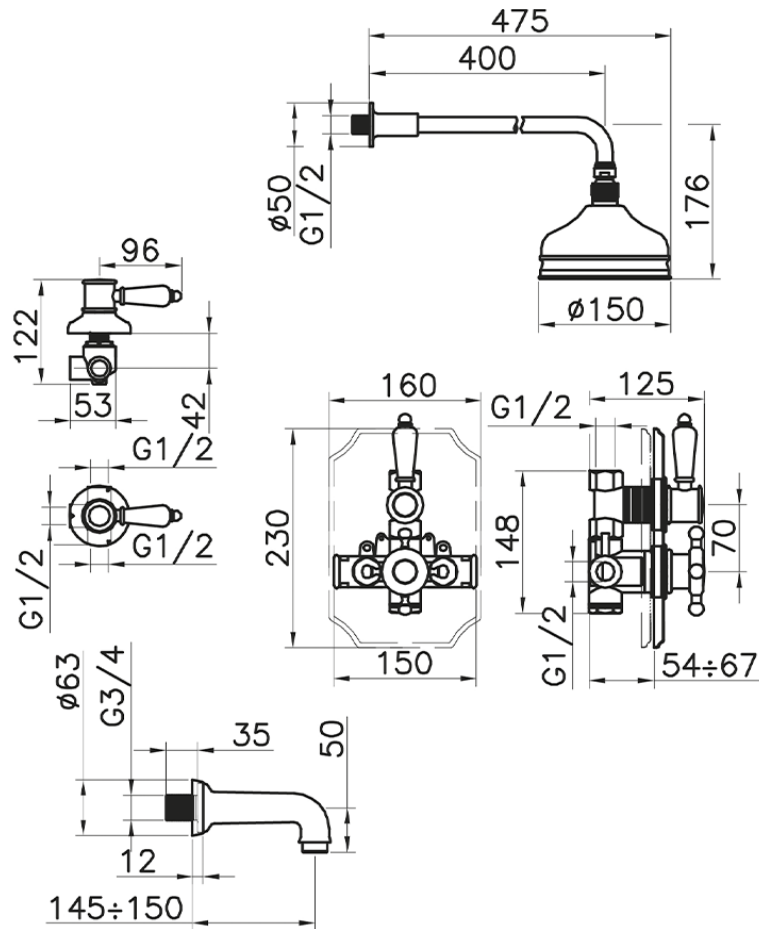

Completo miscelatore termostatico vasca incasso VICTORIAN_916.VT01H.

916.VT01H.

<https://huberitalia.com/completo-miscelatore-termostatico-vasca-incasso-victorian-916-vt01h>

2024-10-22