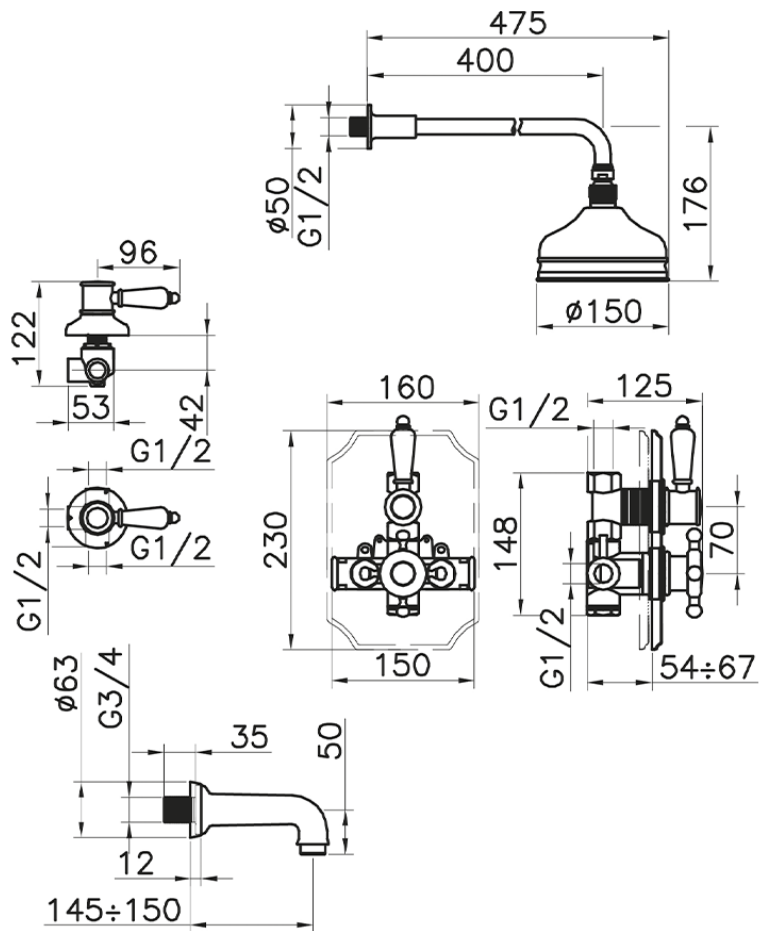

Completo miscelatore termostatico vasca incasso VICTORIAN_916.VT01H.

916.VT01H.

<https://huberitalia.com/completo-miscelatore-termostatico-vasca-incasso-victorian-916-vt01h>

2024-10-22