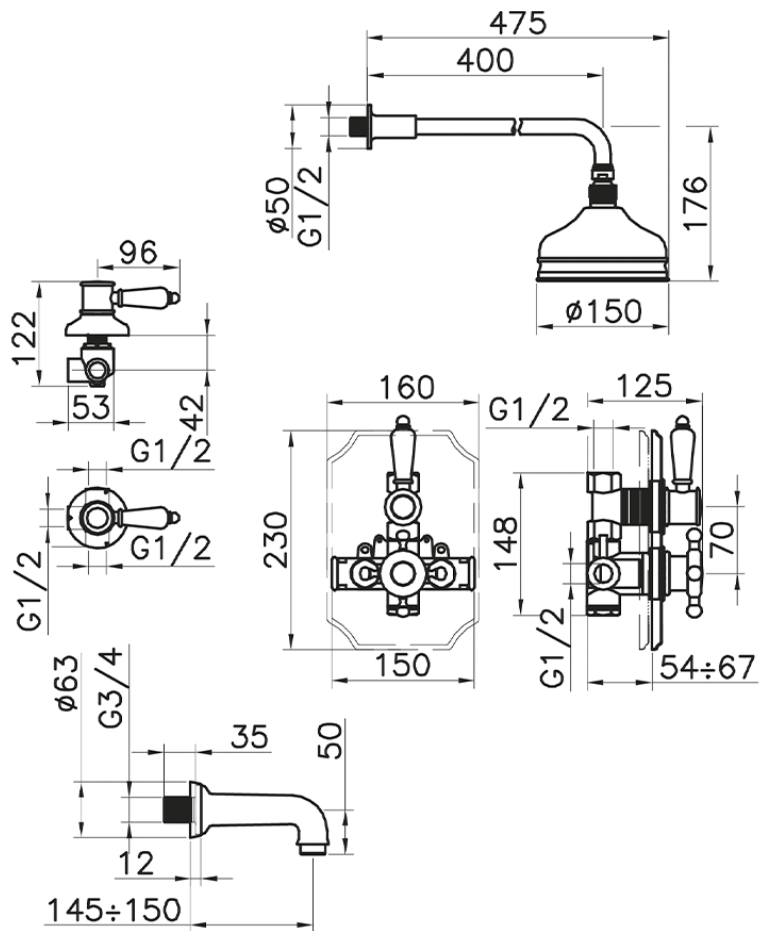

Completo miscelatore termostatico vasca incasso VICTORIAN\_916.VT01H.

916.VT01H.

<https://huberitalia.com/completo-miscelatore-termostatico-vasca-incasso-victorian-916-vt01h>

2024-10-22