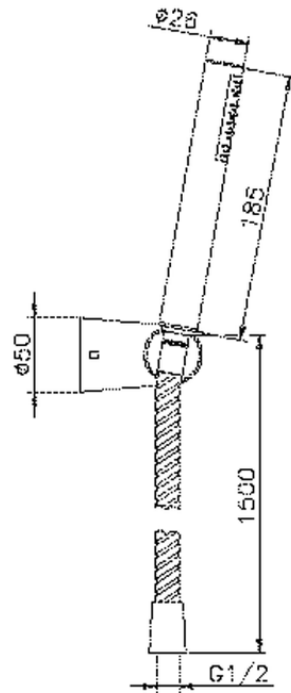

Completo doccia duplex Kyoto SHOWER_63.22H.

63.22H.

<https://www.huberitalia.com/completo-doccia-duplex-kyoto-shower-63-22h>

2025-01-31