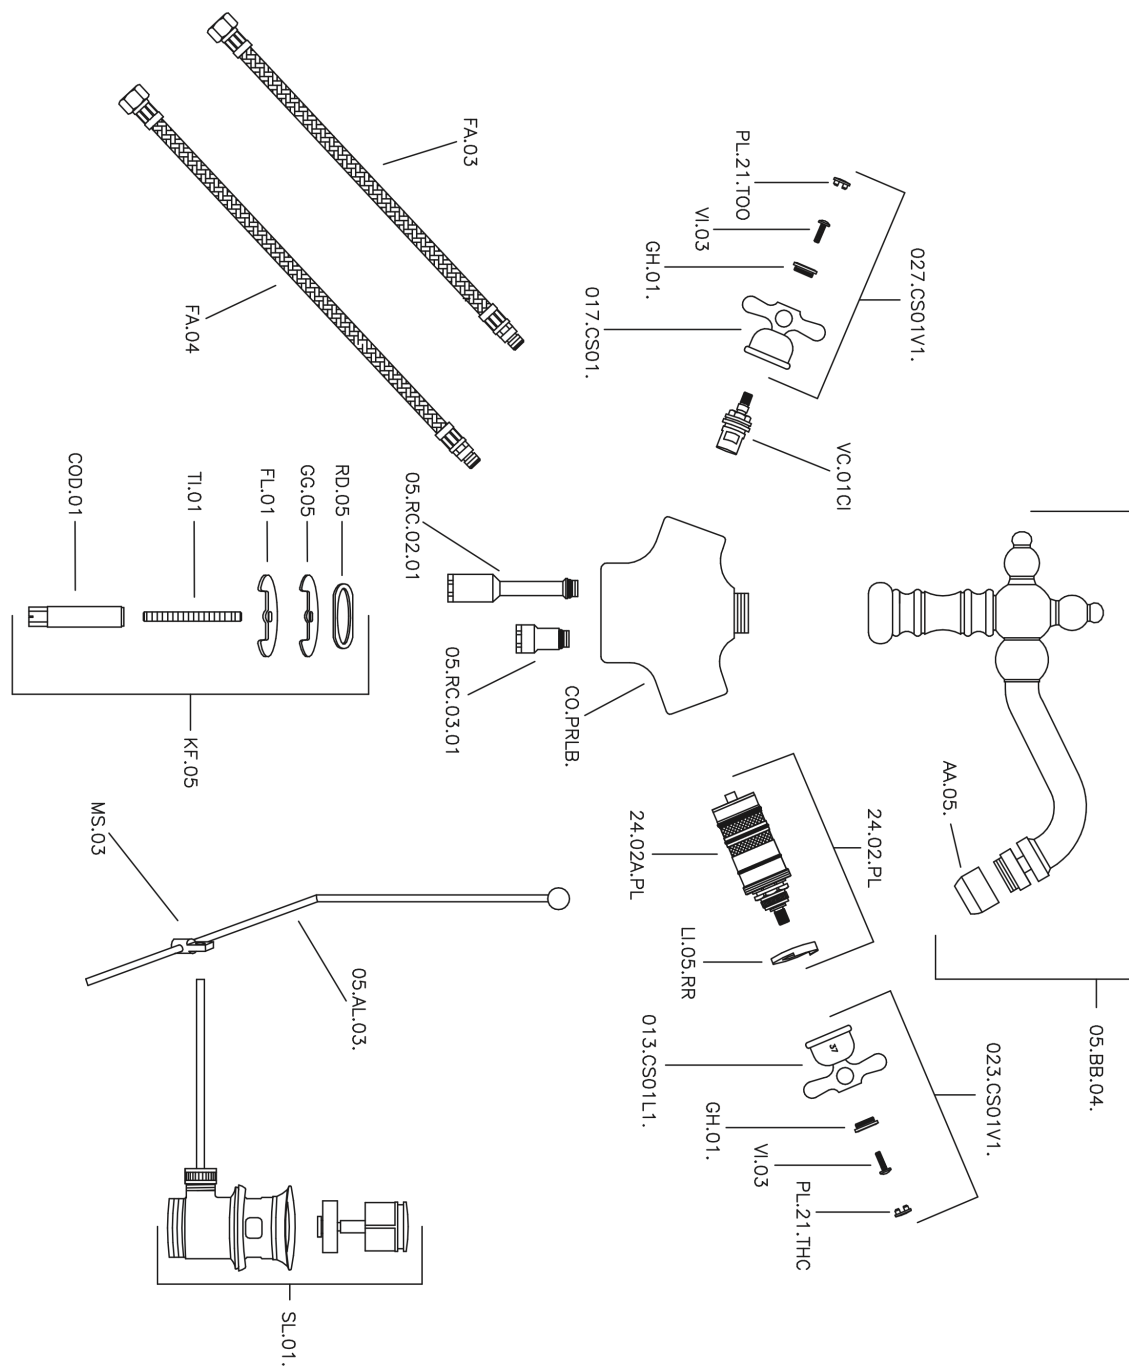

Miscelatore termostatico bidet CROISSETTE_CST56010

CST56010

<https://www.huberitalia.com/miscelatore-termostatico-bidet-croisette-cst56010>

2024-12-30