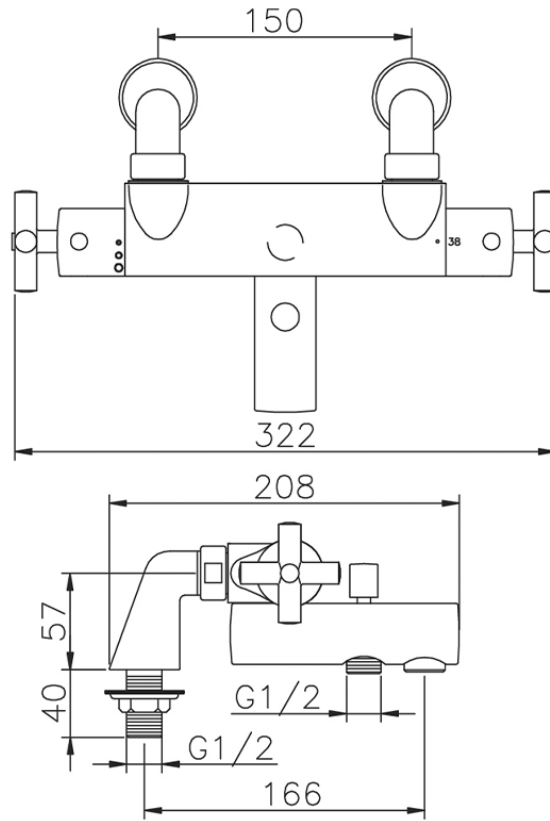

Miscelatore termostatico vasca SUITE_SUT28010

SUT28010

<https://huberitalia.com/miscelatore-termostatico-vasca-suite-sut28010>

2024-11-21