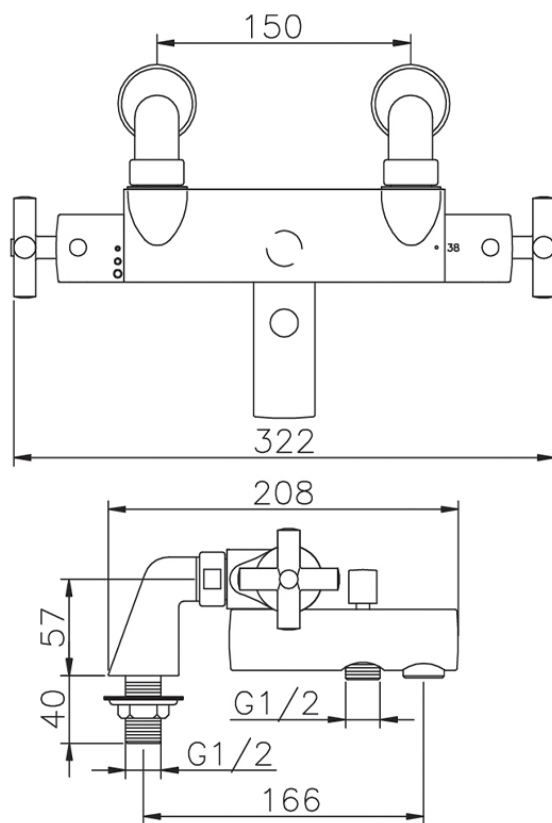

Miscelatore termostatico vasca SUITE_SUT28010

SUT28010

<https://huberitalia.com/miscelatore-termostatico-vasca-suite-sut28010>

2024-11-21