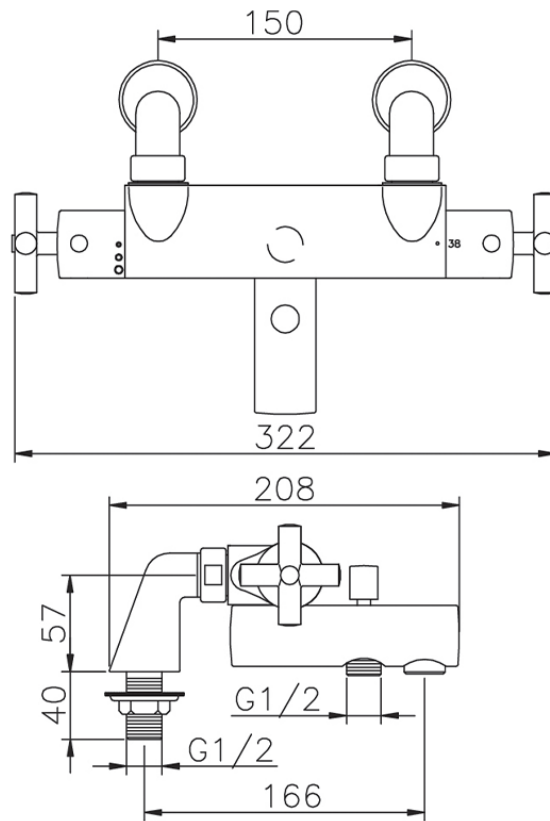

Miscelatore termostatico vasca SUITE_SUT28010

SUT28010

<https://huberitalia.com/miscelatore-termostatico-vasca-suite-sut28010>

2024-11-21