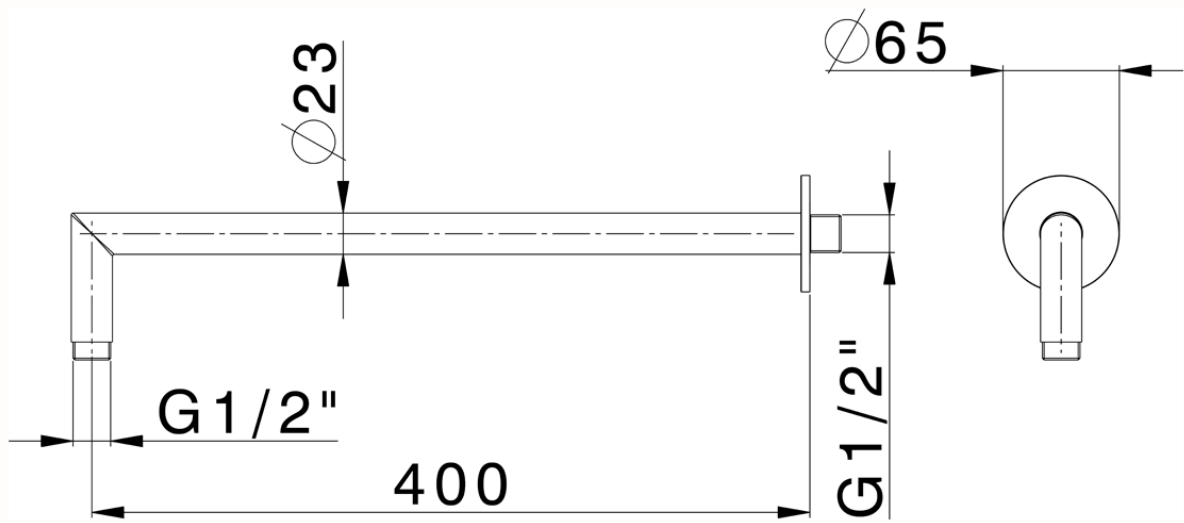

Braccio doccia SHOWER_SS013531

SS013531

<https://huberitalia.com/braccio-doccia-shower-ss013531>

2024-11-21