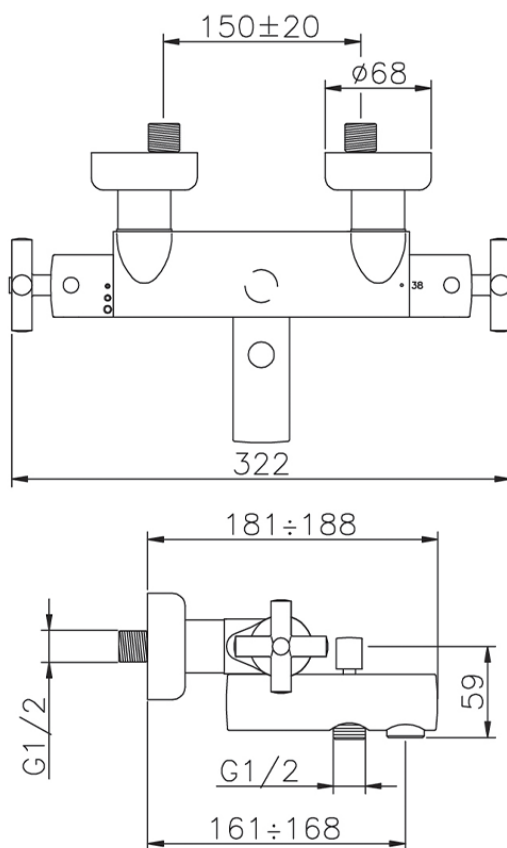

## Miscelatore termostatico vasca SUITE\_SUT27010

SUT27010

<https://huberitalia.com/miscelatore-termostatico-vasca-suite-sut27010>

2024-11-21