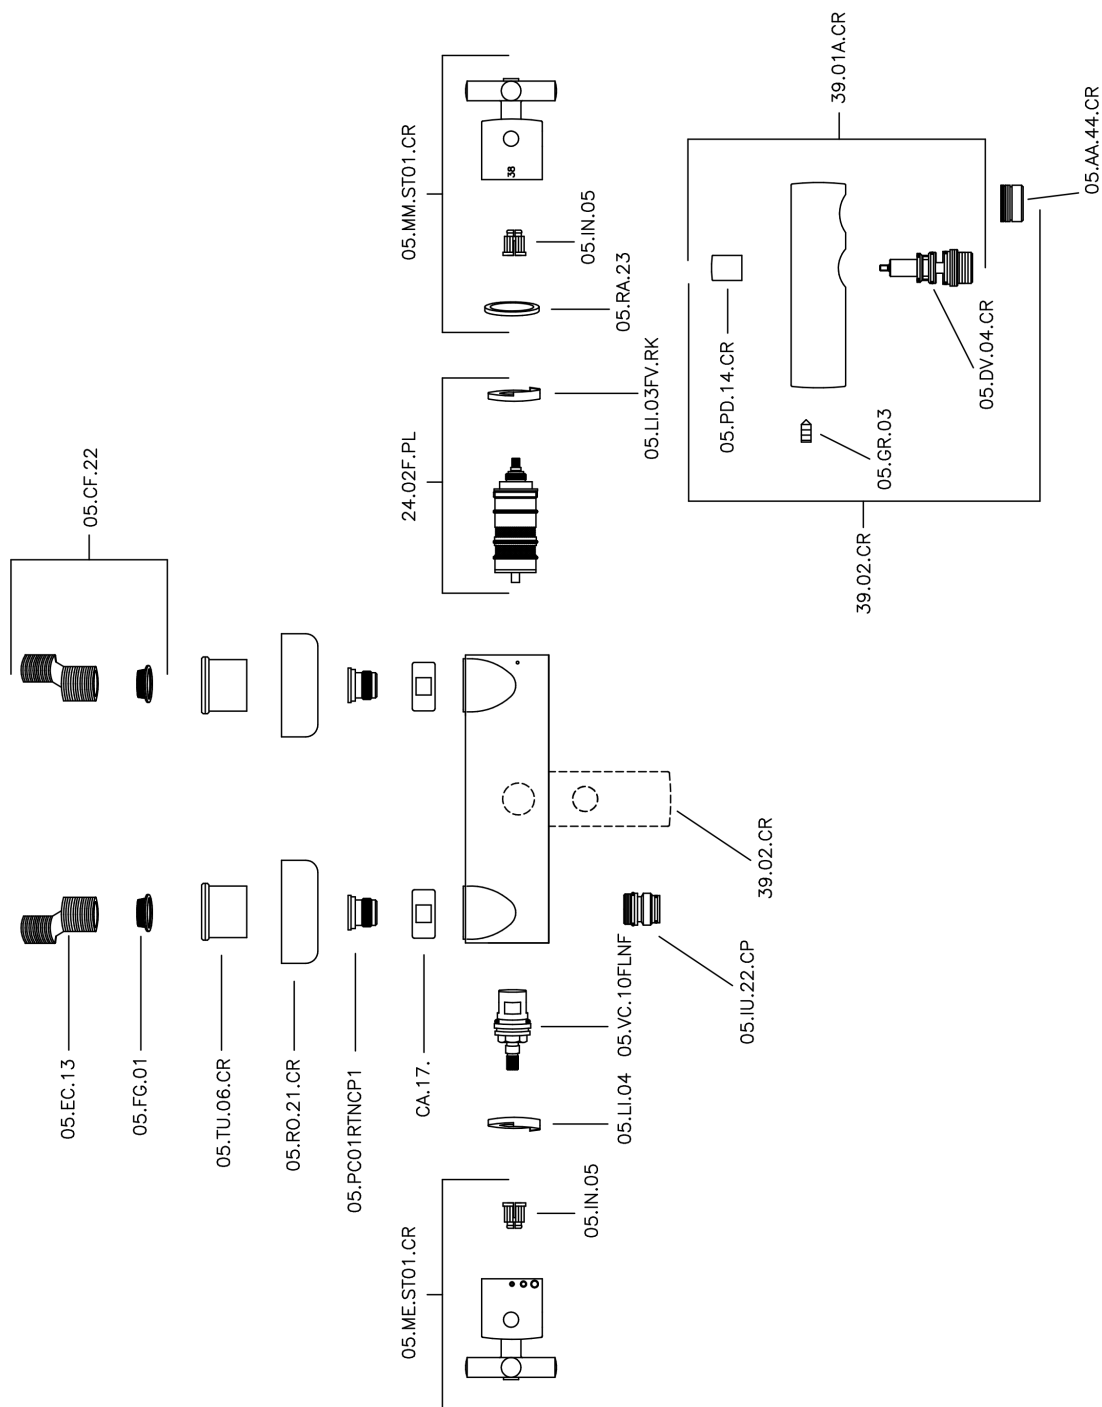

Miscelatore termostatico vasca SUITE\_SUT27010

SUT27010

<https://huberitalia.com/miscelatore-termostatico-vasca-suite-sut27010>

2024-11-21