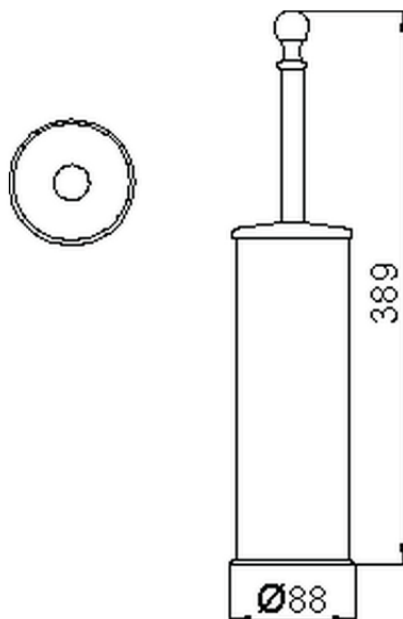

Porta scopino CROISSETTE_4040.01H.

4040.01H.

<https://www.huberitalia.com/porta-scopino-croisette-4040-01h>

2025-02-22