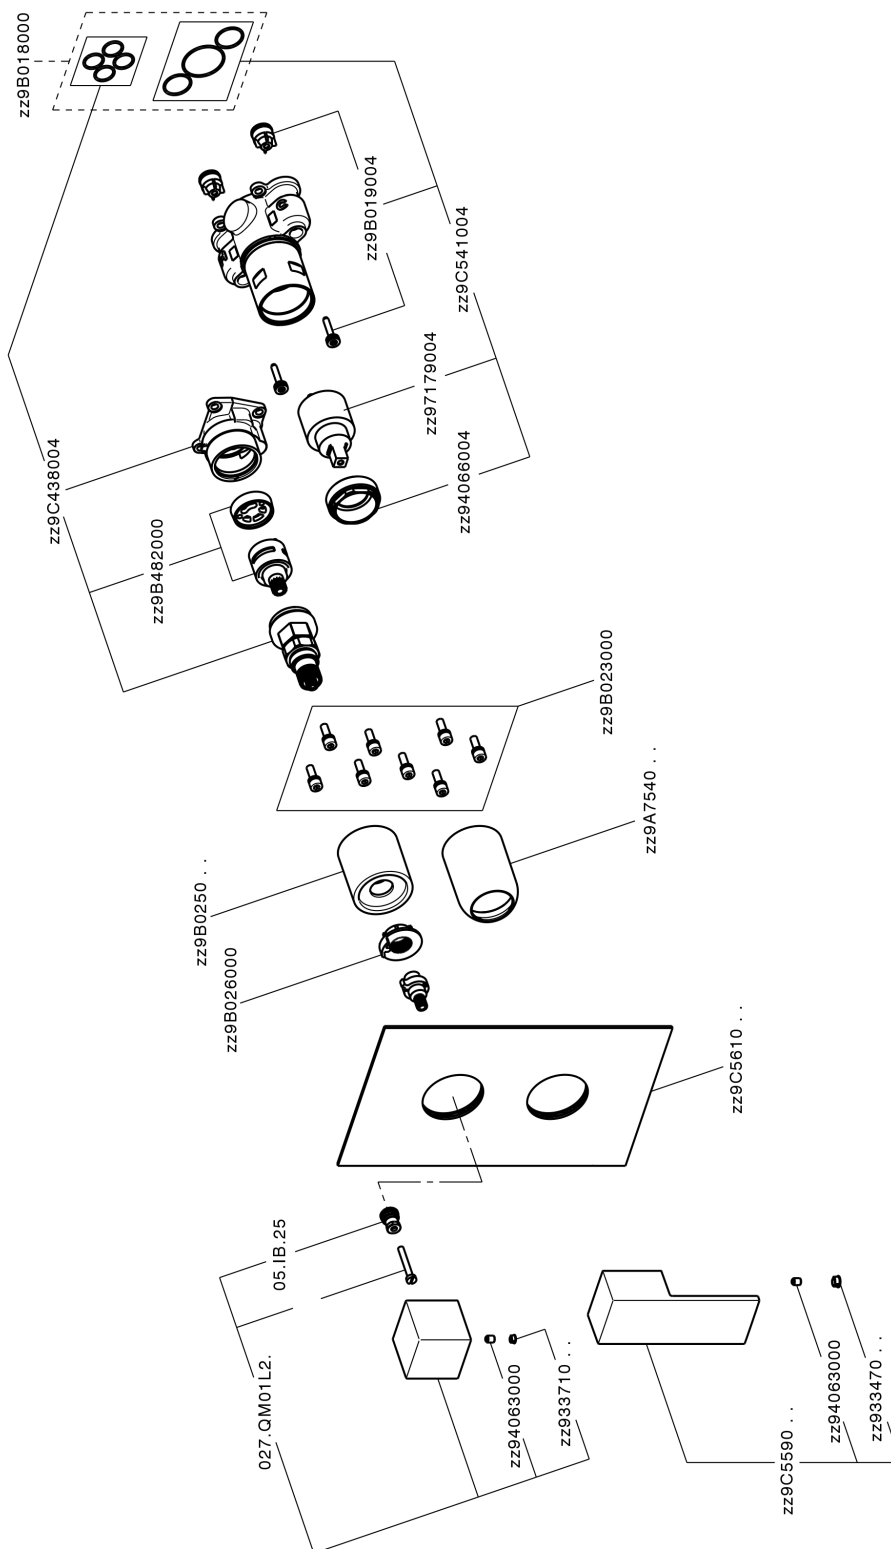

Completo Monocomando per One-Box NUOVA EGO_NE0BM030

NE0BM030

<https://www.huberitalia.com/completo-monocomando-per-one-box-nuova-ego-ne0bm030>

One-Box Universale per incasso ONE BOX_ZB00B031

ZB00B031

<https://www.huberitalia.com/one-box-universale-per-incasso-one-box-zb00b031>

One-Box Universale per incasso ONE BOX_ZB00B030

ZB00B030

<https://www.huberitalia.com/one-box-universale-per-incasso-one-box-zb00b030>

2025-04-25