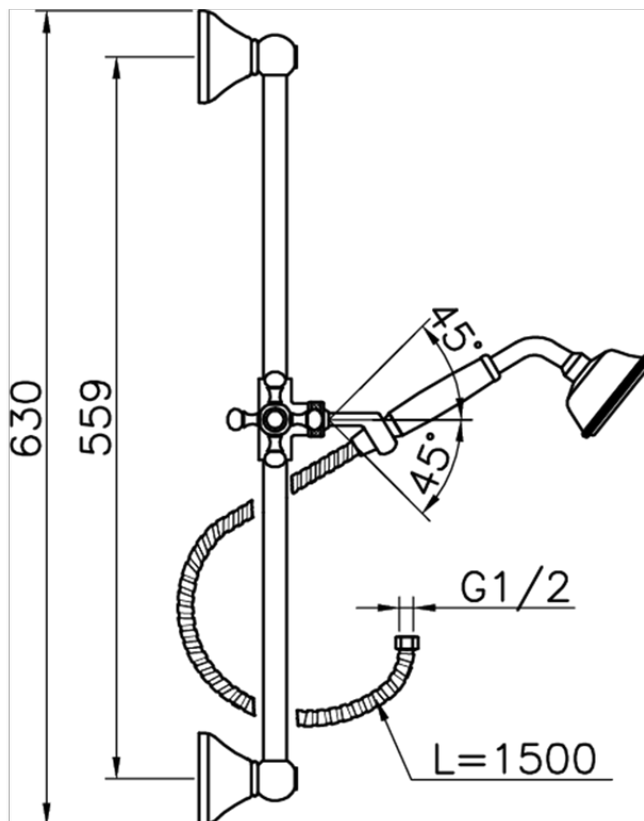

Completo doccia saliscendi Victorian SHOWER_62.03H.

62.03H.

<https://huberitalia.com/completo-doccia-saliscendi-victorian-shower-62-03h>

2024-10-22