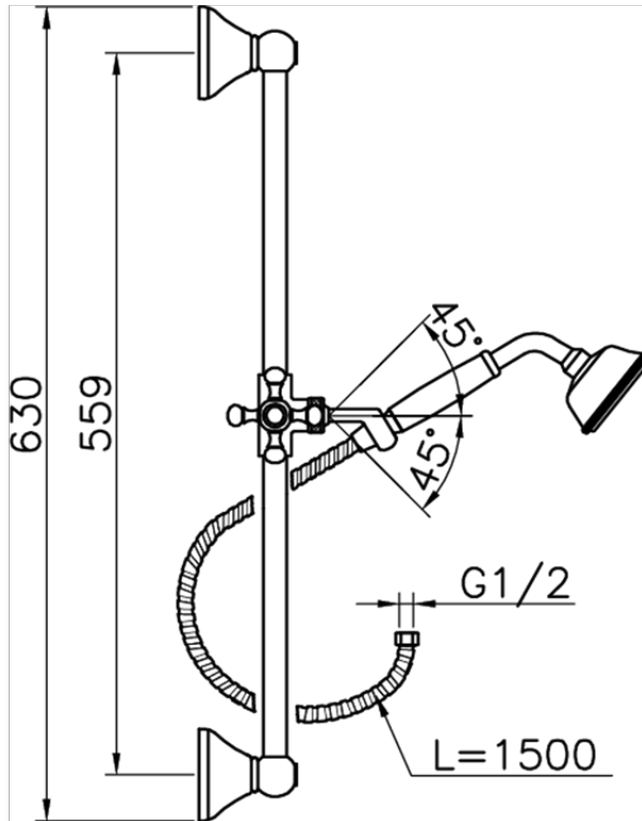

## Completo doccia saliscendi Victorian SHOWER\_62.03H.

62.03H.

<https://huberitalia.com/completo-doccia-saliscendi-victorian-shower-62-03h>

2024-10-22