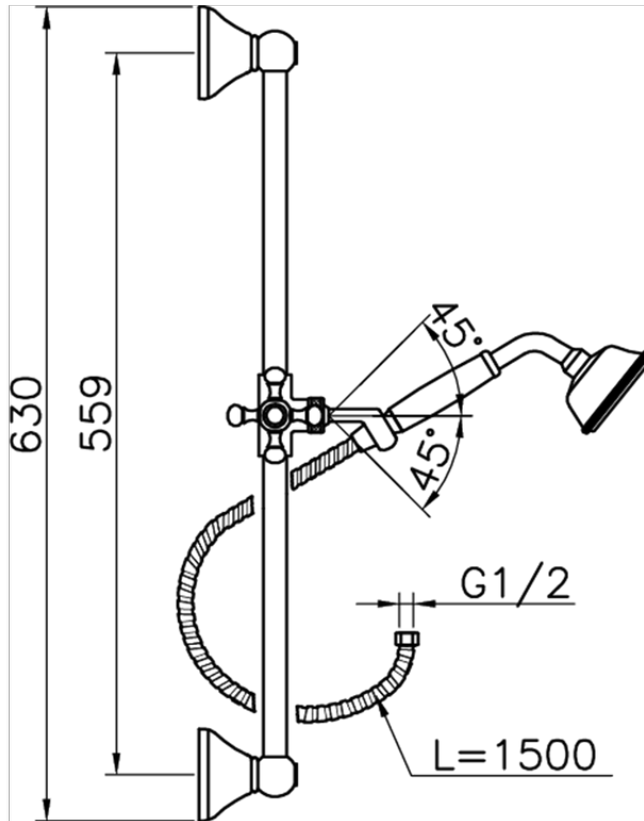

Completo doccia saliscendi Victorian SHOWER_62.03H.

62.03H.

<https://huberitalia.com/completo-doccia-saliscendi-victorian-shower-62-03h>

2024-10-22