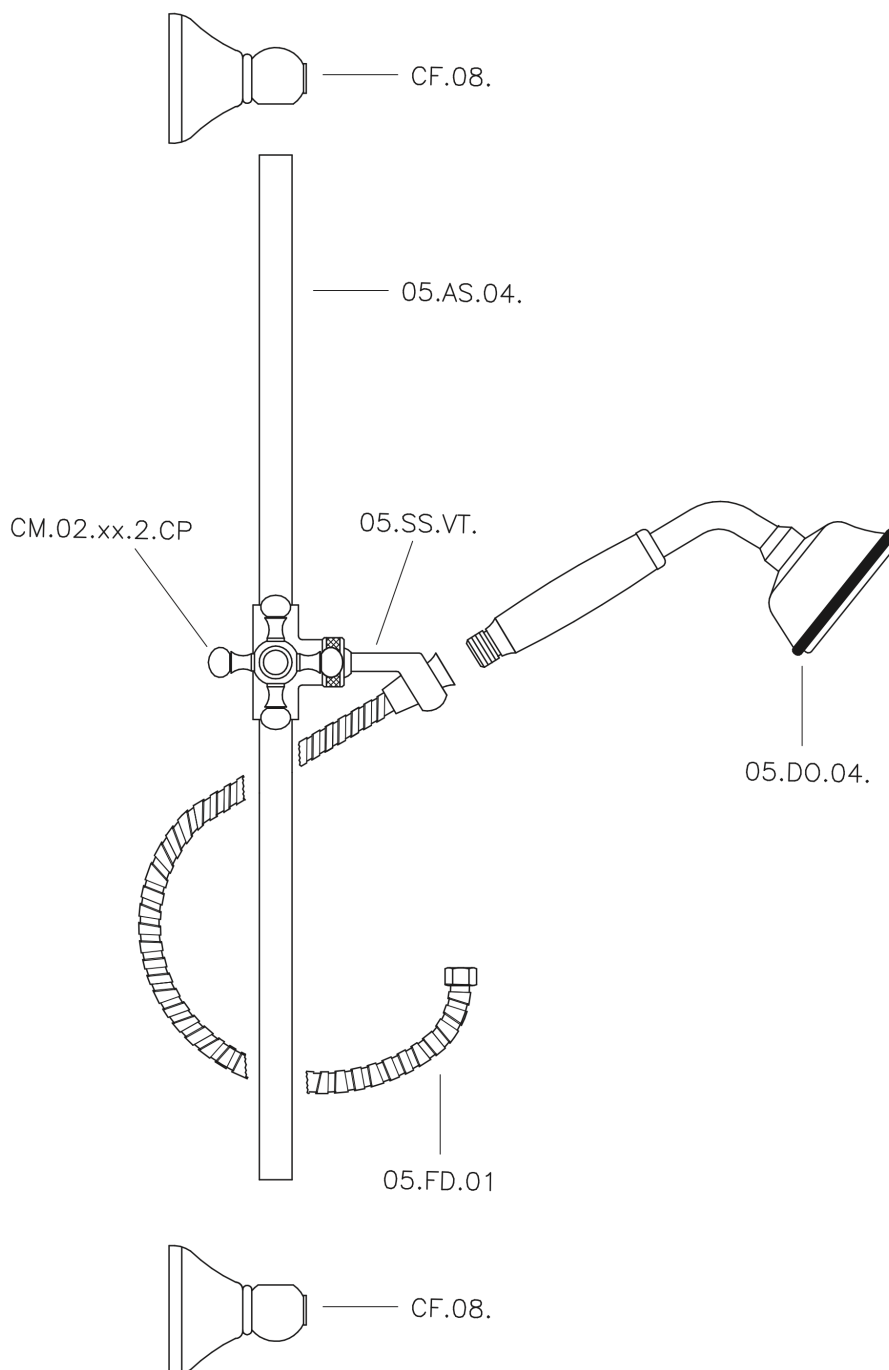

## Completo doccia saliscendi Victorian SHOWER\_62.03H.

62.03H.

<https://huberitalia.com/completo-doccia-saliscendi-victorian-shower-62-03h>

2024-10-22