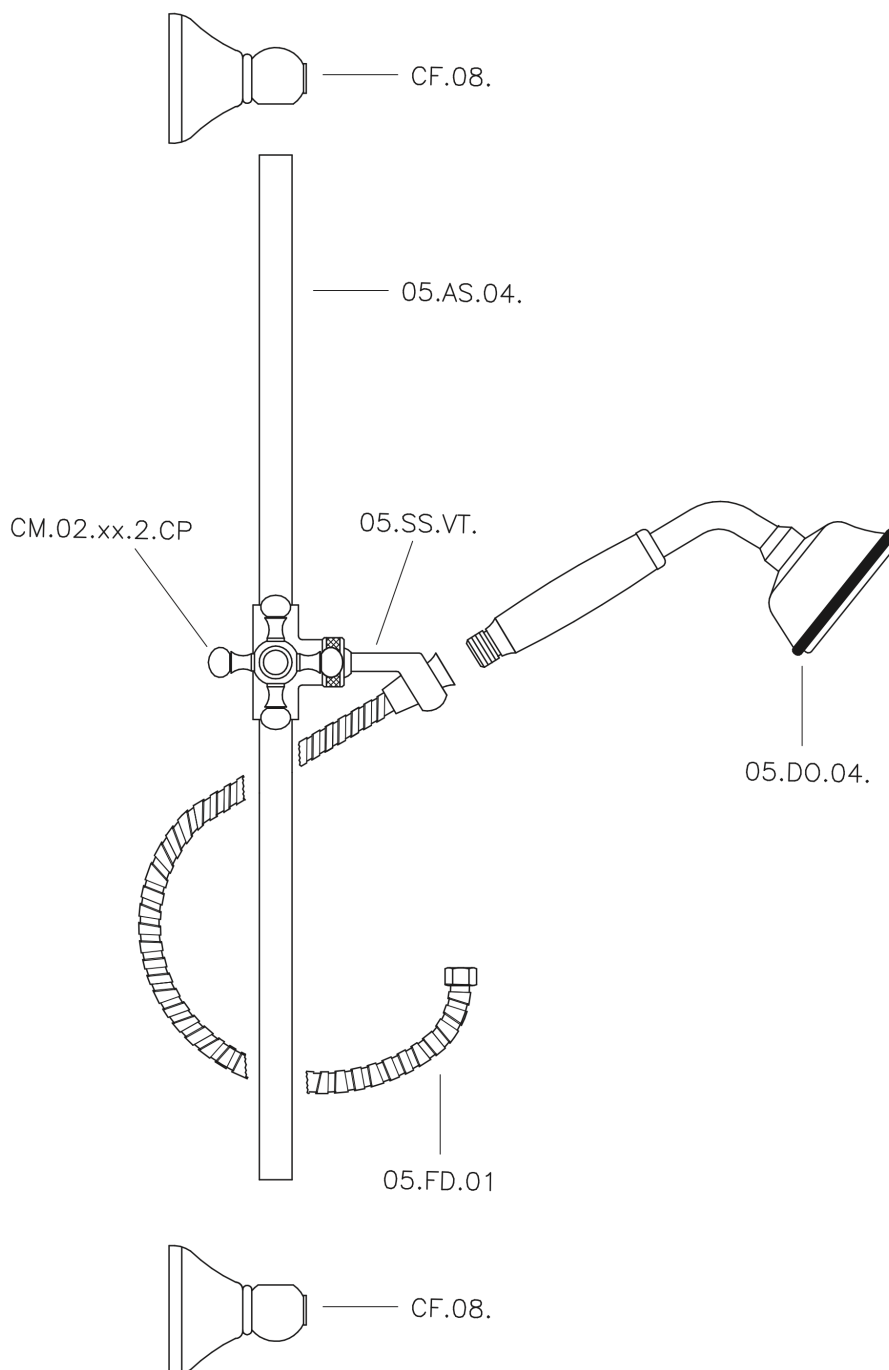

Completo doccia saliscendi Victorian SHOWER_62.03H.

62.03H.

<https://huberitalia.com/completo-doccia-saliscendi-victorian-shower-62-03h>

2024-10-22