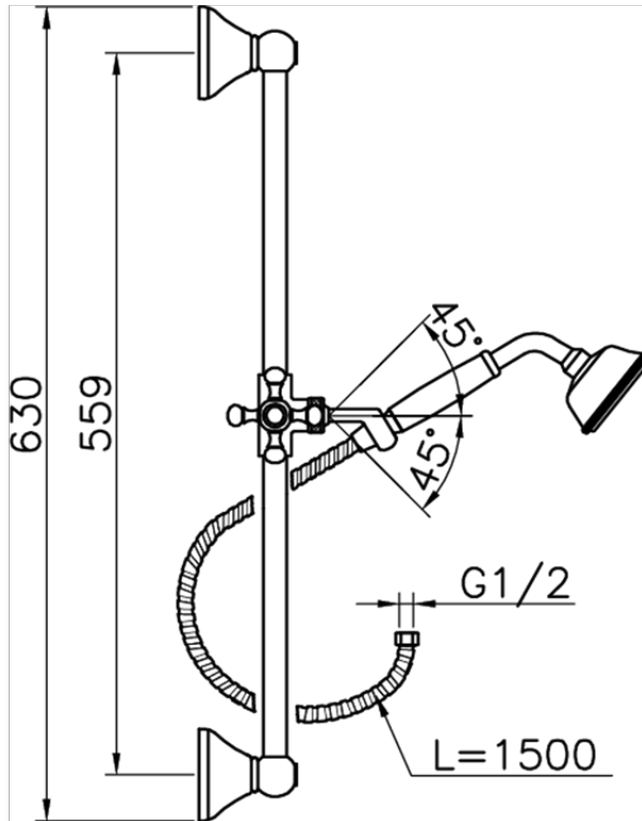

Completo doccia saliscendi Victorian SHOWER_62.03H.

62.03H.

<https://huberitalia.com/completo-doccia-saliscendi-victorian-shower-62-03h>

2024-10-22