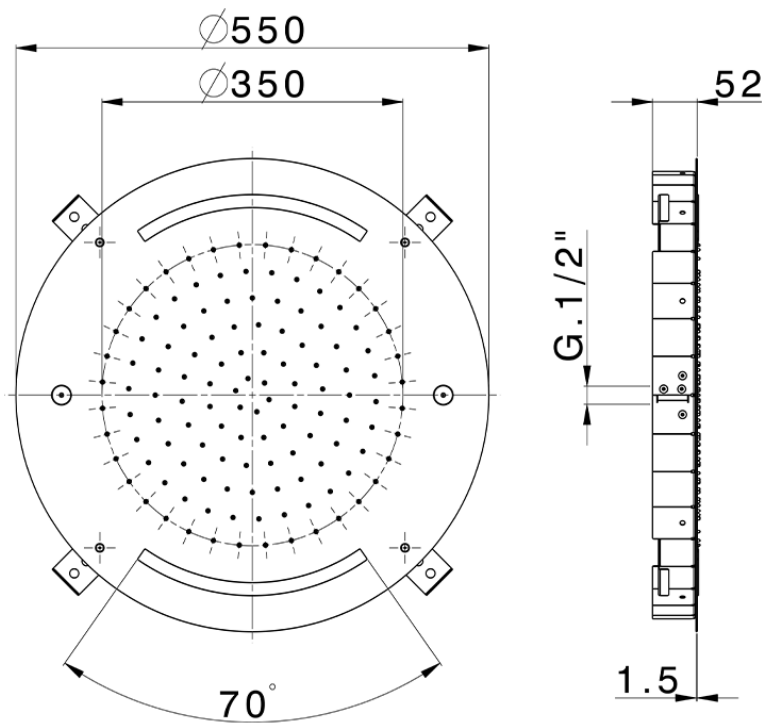

Soffione a soffitto con cromoterapia Ø 550 mm ZEN_ZS1C0045

ZS1C0045

<https://huberitalia.com/soffione-a-soffitto-con-cromoterapia-o-550-mm-zen-zs1c0045>

2024-10-22