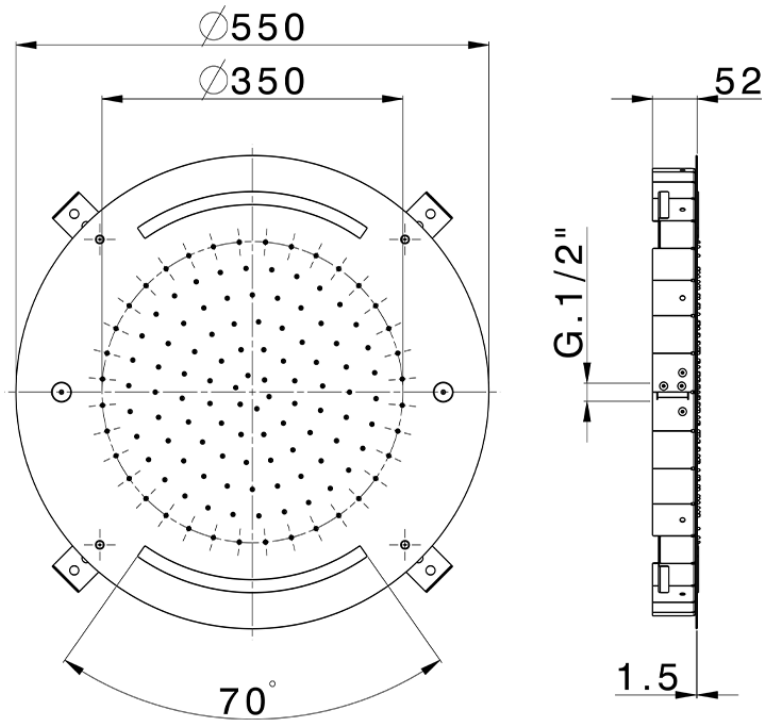

Soffione a soffitto con cromoterapia Ø 550 mm ZEN\_ZS1C0045

ZS1C0045

<https://huberitalia.com/soffione-a-soffitto-con-cromoterapia-o-550-mm-zen-zs1c0045>

2024-10-22