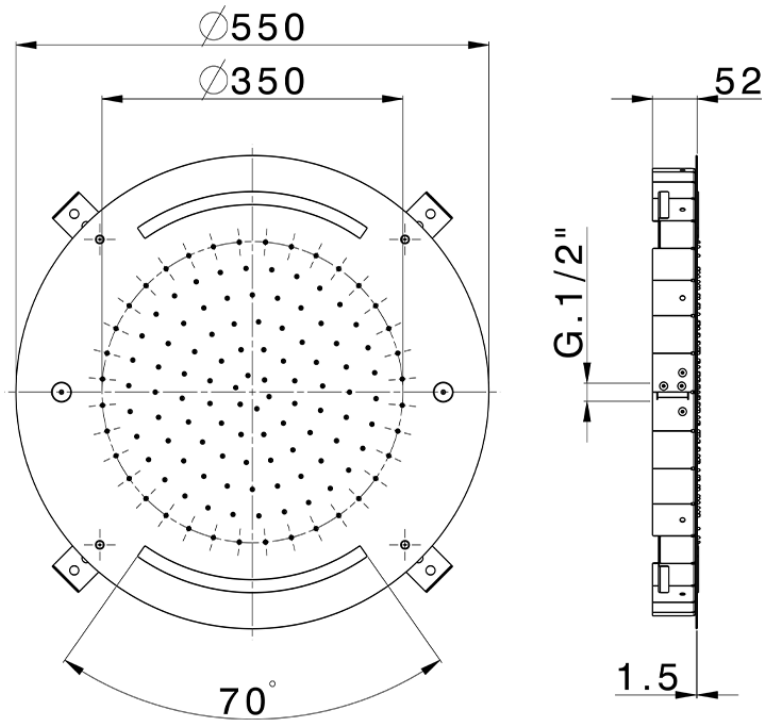

Soffione a soffitto con cromoterapia Ø 550 mm ZEN_ZS1C0045

ZS1C0045

<https://huberitalia.com/soffione-a-soffitto-con-cromoterapia-o-550-mm-zen-zs1c0045>

2024-10-22