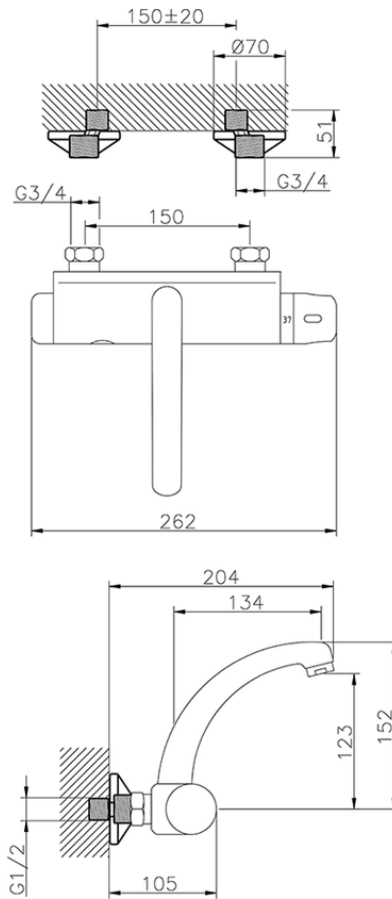

Miscelatore termostatico lavello a parete elett. KITCHEN_401.23H.

401.23H.

<https://huberitalia.com/miscelatore-termostatico-lavello-a-parete-elett-kitchen-401-23h>

2024-12-04