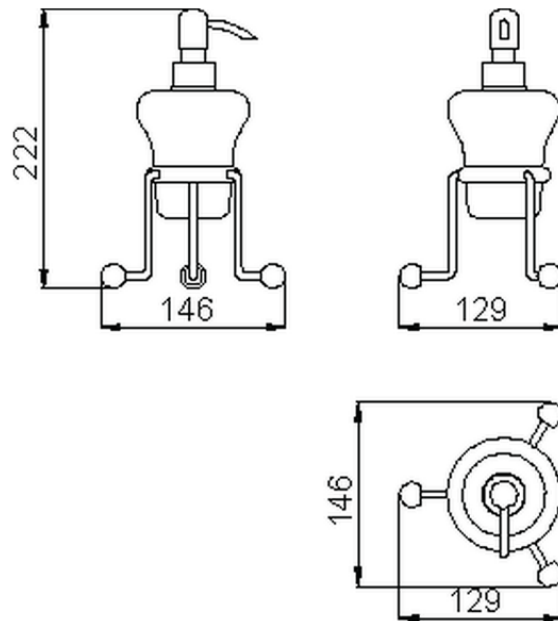

Porta sapone liquido CROISETTE_4030.01H.

4030.01H.

<https://www.huberitalia.com/porta-sapone-liquido-croisette-4030-01h>

2024-12-22