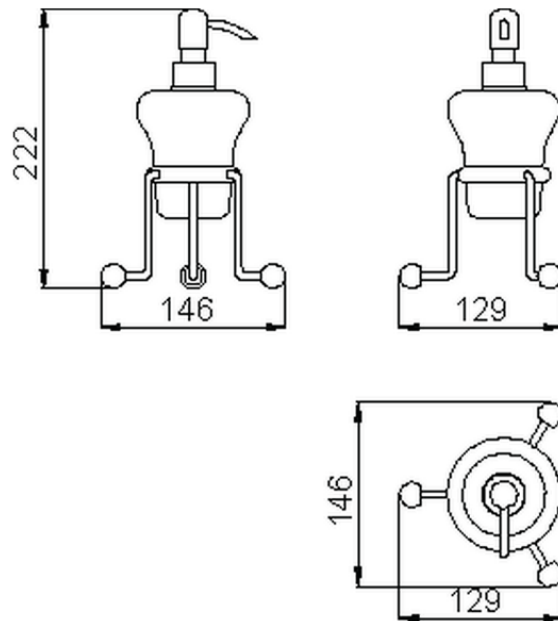

Porta sapone liquido CROISSETTE_4030.01H.

4030.01H.

<https://www.huberitalia.com/porta-sapone-liquido-croisette-4030-01h>

2024-12-22