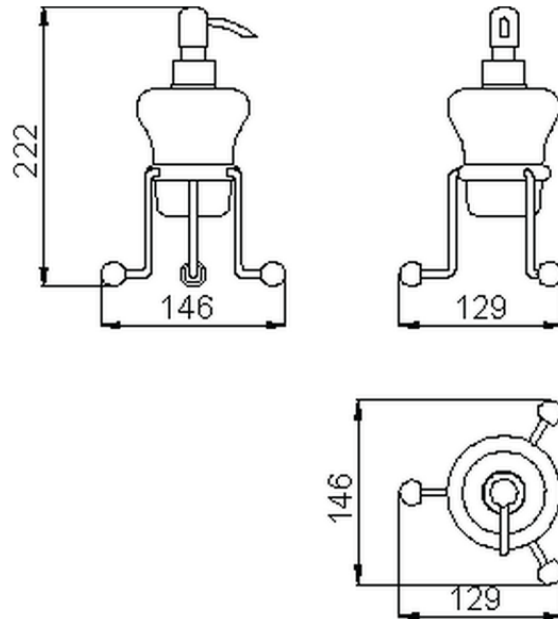

## Porta sapone liquido CROISSETTE\_4030.01H.

4030.01H.

<https://www.huberitalia.com/porta-sapone-liquido-croisette-4030-01h>

2024-12-22