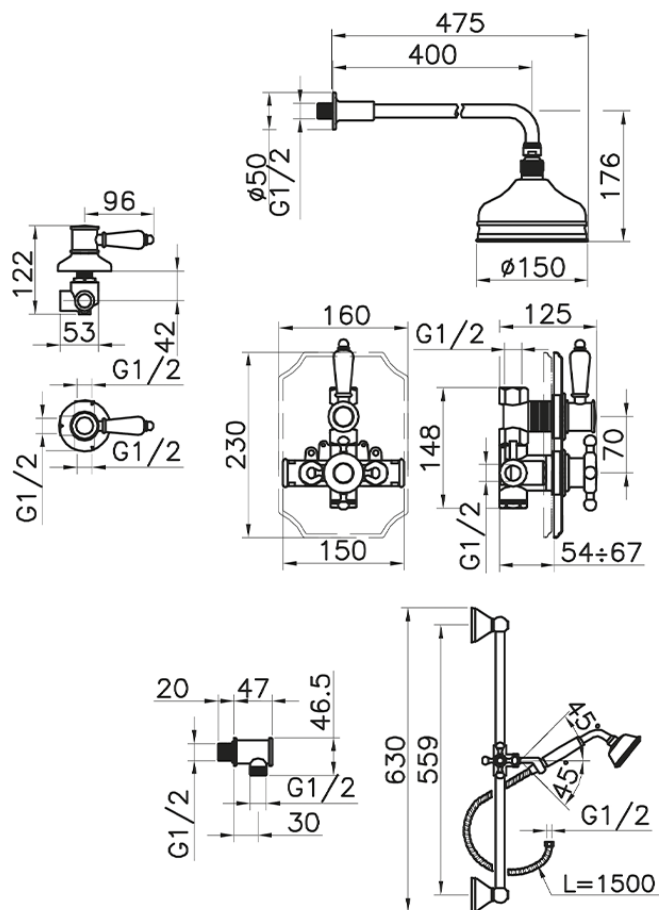

Completo miscelatore termostatico doccia incasso VICTORIAN_912.VT01H.

912.VT01H.

<https://huberitalia.com/completo-miscelatore-termostatico-doccia-incasso-victorian-912-vt01h>

2024-10-22