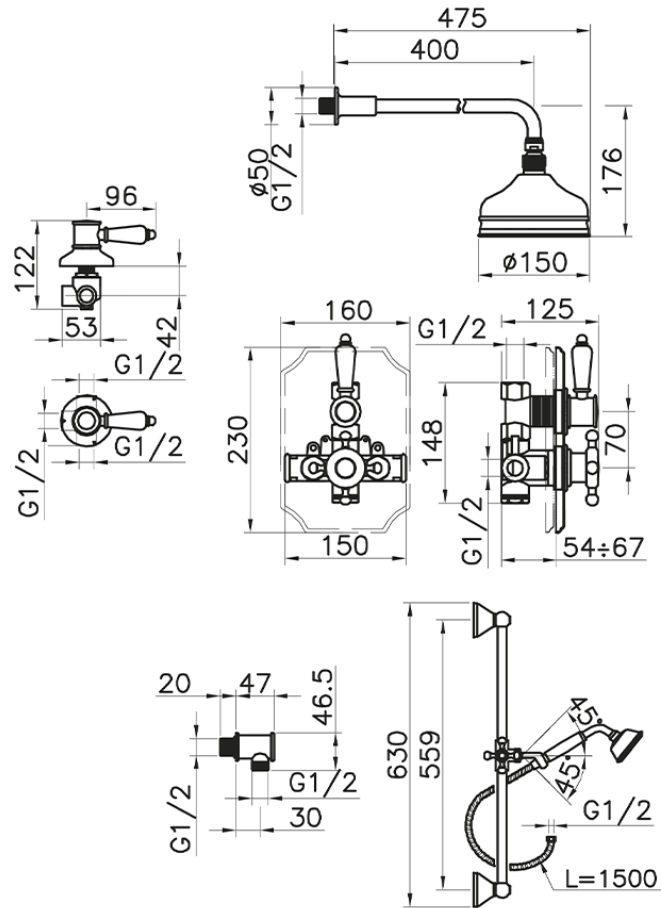

Completo miscelatore termostatico doccia incasso VICTORIAN_912.VT01H.

912.VT01H.

<https://huberitalia.com/completo-miscelatore-termostatico-doccia-incasso-victorian-912-vt01h>

2024-10-22