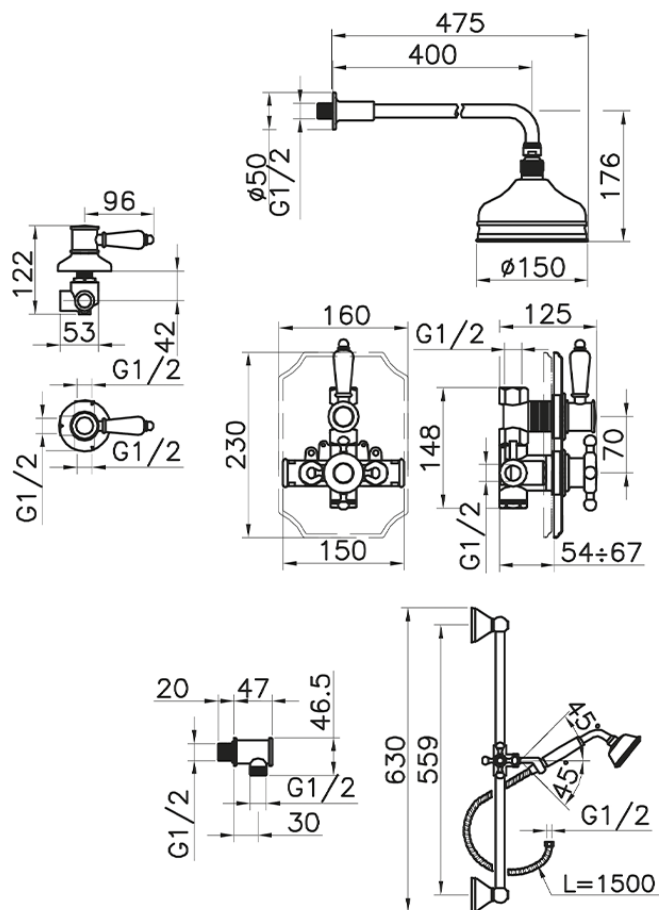

## Completo miscelatore termostatico doccia incasso VICTORIAN\_912.VT01H.

912.VT01H.

<https://huberitalia.com/completo-miscelatore-termostatico-doccia-incasso-victorian-912-vt01h>

2024-10-22