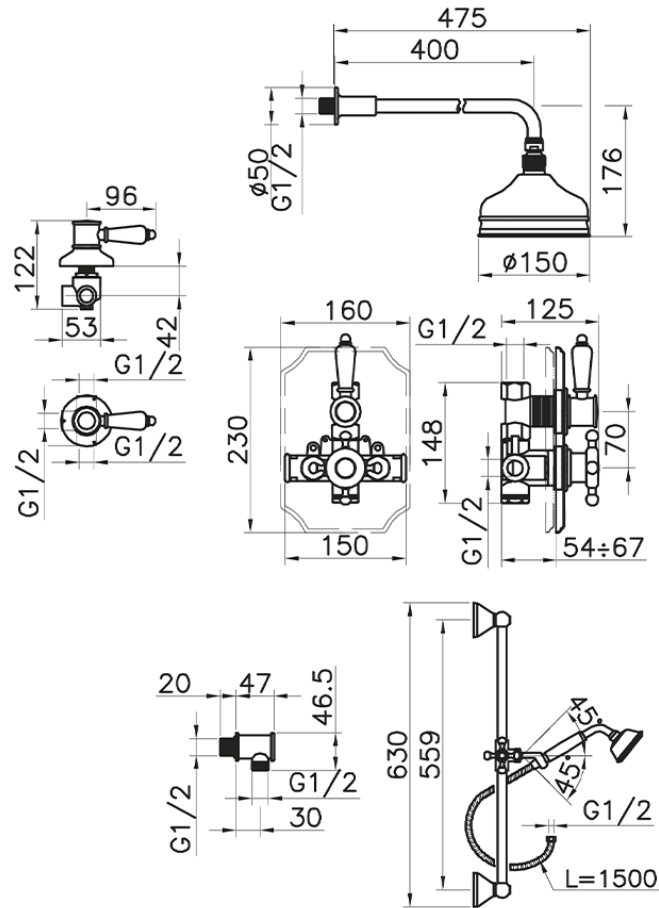

Completo miscelatore termostatico doccia incasso VICTORIAN_912.VT01H.

912.VT01H.

<https://huberitalia.com/completo-miscelatore-termostatico-doccia-incasso-victorian-912-vt01h>

2024-10-22