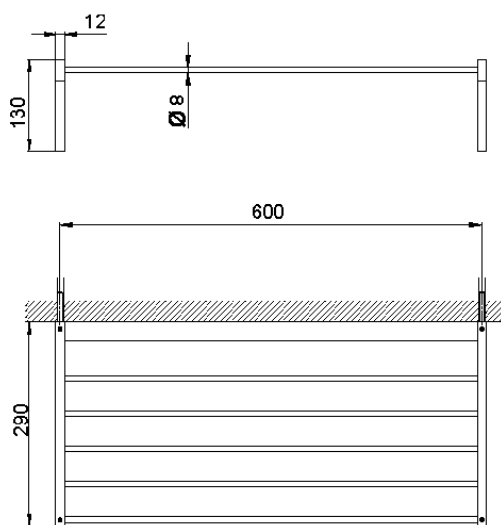

Griglia porta salviette ACCESSORI BAGNO_SQ090300

SQ090300

<https://www.huberitalia.com/griglia-porta-salviette-accessori-bagno-sq090300>

2024-12-22