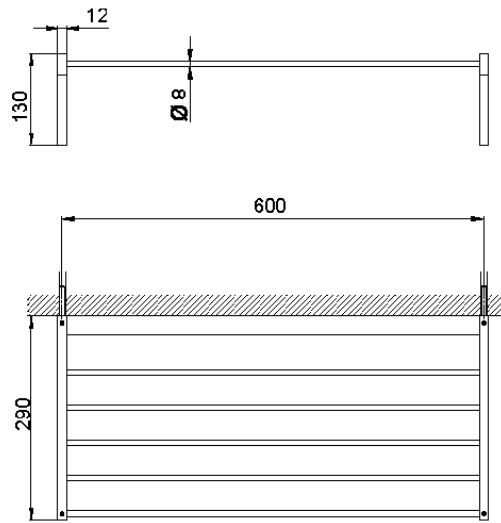

Griglia porta salviette ACCESSORI BAGNO_SQ090300

SQ090300

<https://www.huberitalia.com/griglia-porta-salviette-accessori-bagno-sq090300>

2024-12-22