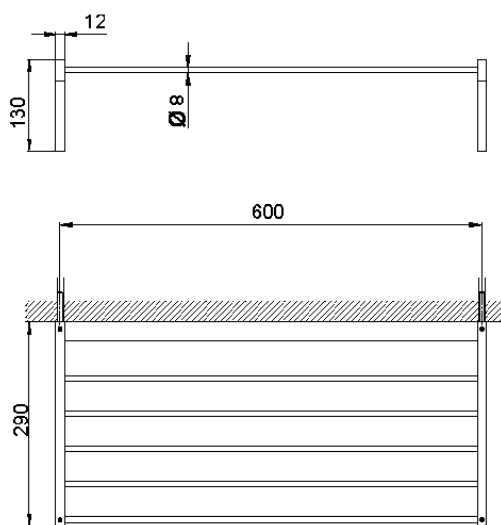

Griglia porta salviette ACCESSORI BAGNO_SQ090300

SQ090300

<https://huberitalia.com/griglia-porta-salviette-accessori-bagno-sq090300>

2024-12-04