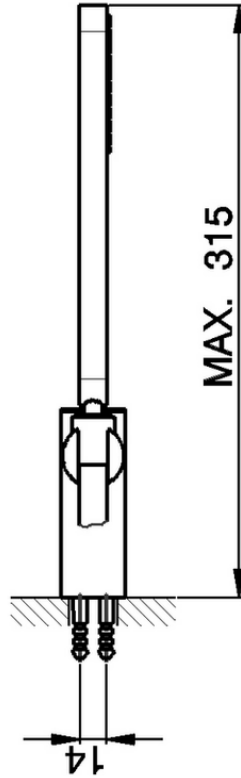

Completo doccia duplex Levity SHOWER_SS018150

SS018150

<https://www.huberitalia.com/completo-doccia-duplex-levity-shower-ss018150>

2025-01-31