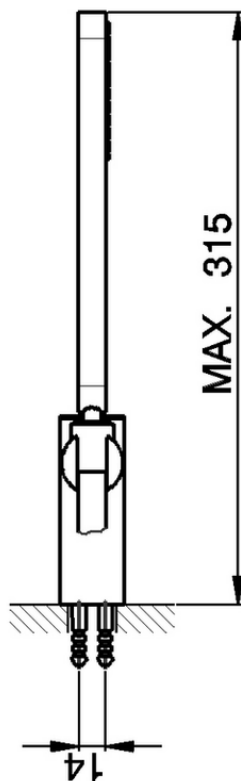

Completo doccia duplex Levity SHOWER_SS018150

SS018150

<https://www.huberitalia.com/completo-doccia-duplex-levity-shower-ss018150>

2025-01-31