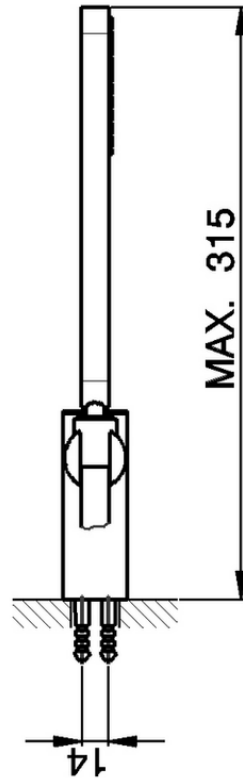

Completo doccia duplex Levity SHOWER_SS018150

SS018150

<https://www.huberitalia.com/completo-doccia-duplex-levity-shower-ss018150>

2025-01-31